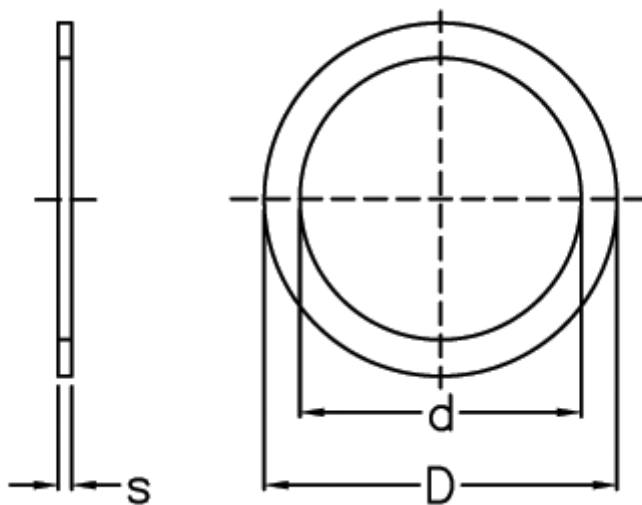

Article number: 0130391

Description: Shim Washer  
PS 13x19x0,1 DIN 988

## Measures

---

d = 13

D = 19

Description = PS 13x19x0,1

s = 0.10

tol = -0.03

Weight kg/1000 = 0.119